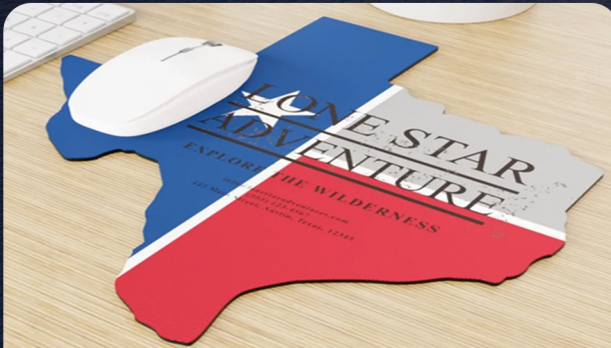

◀ Custom Shaped Cut Mouse Pad - 12inch